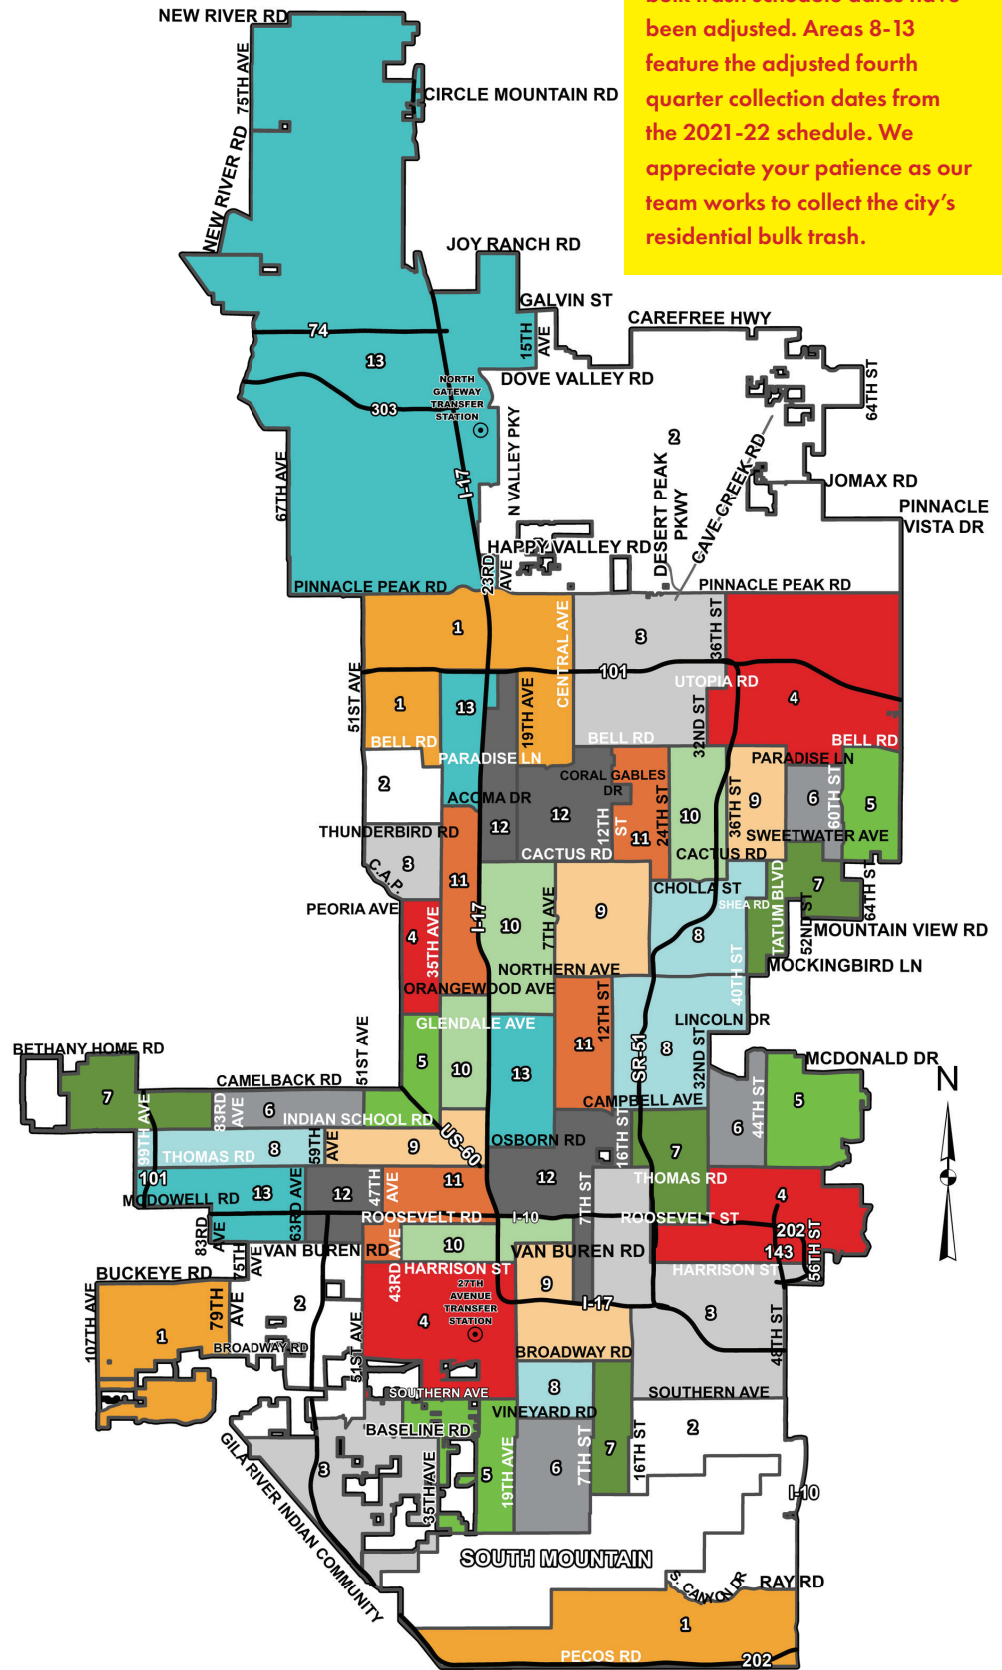

* All piles must be placed out the day before your 'Collection Week' begins

Due to staffing challenges, the bulk trash schedule dates have been adjusted. Areas 8-13 feature the adjusted fourth quarter collection dates from the 2021-22 schedule. We appreciate your patience as our team works to collect the city's residential bulk trash.

FOR MORE DETAILED INFORMATION, VISIT:
PHOENIX.GOV/PUBLICWORKS/BULKTRASH